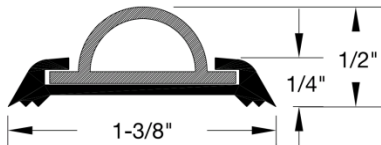

Threshold

Vinyl Top

V138 – Vinyl Insert  

Finishes:

- A - Aluminum Mill Finish
- D - Dark Bronze Anodized Aluminum

#10 x 1-1/2" wood screws provided.

Job:
Prepared For:
Prepared By:
Date:
Remarks:

Guaranteed quality since 1918